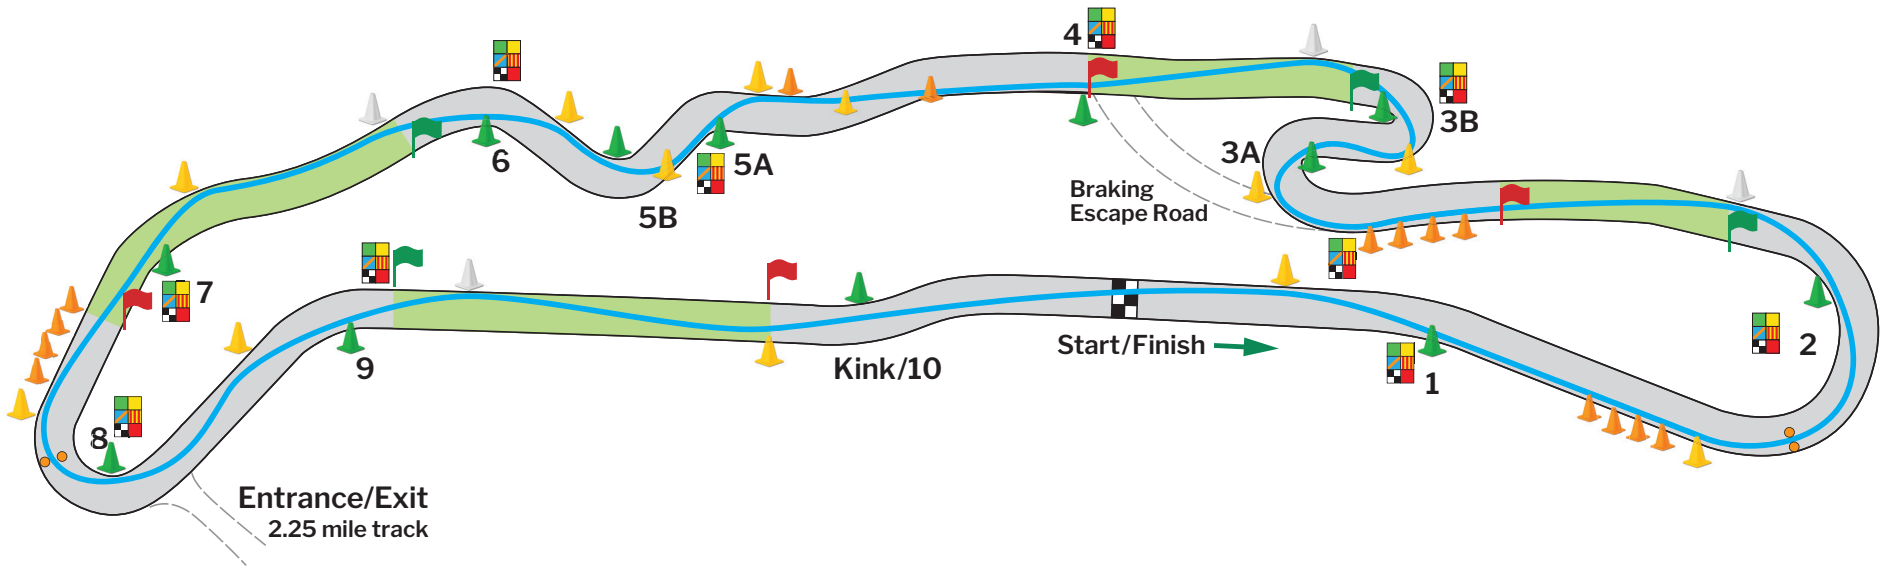

Pacific Raceway, Kent, WA

Download map at:
proformanceracingschool.com/pr-trackmap

Track Legend

- Passing Zone
- Apex Cone
- Brake Zone
- Turn In Cone
- Turn Exit Cone
- Flag Station
- Start/Finish
- Gate
- Driving Line